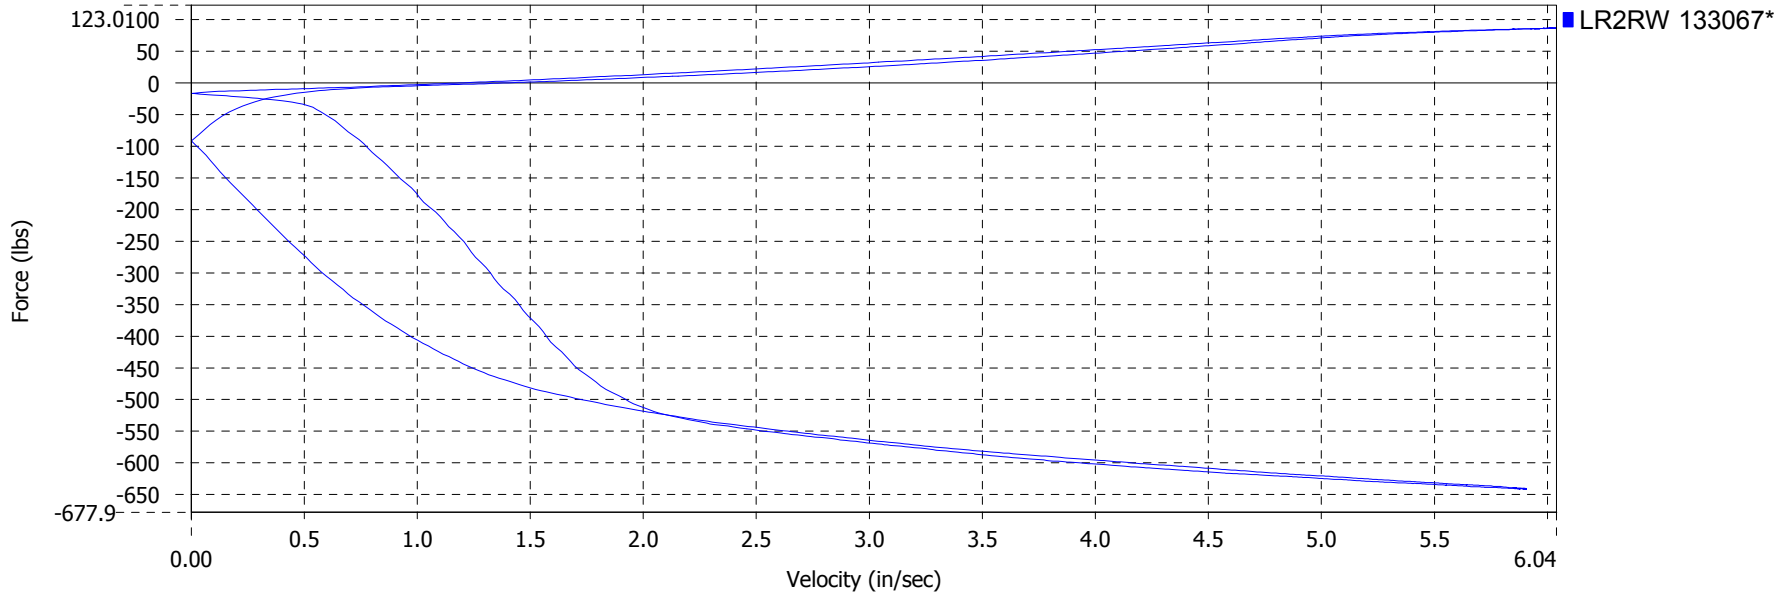

Force Vs. Absolute Velocity

PRO SST 3 COMP 11 REB MED/HVY

LR2RW 133067

Velocity	CO	RC	CC	RO	CA	RA
0.00	-91.6	-91.3	-16.6	-16.6	-54.1	-54.0
1.00	-4.6	-406.1	-2.9	-176.0	-3.8	-291.1
2.00	8.5	-518.4	12.9	-512.5	10.7	-515.5
3.00	25.6	-564.3	31.6	-568.6	28.6	-566.5
4.00	46.8	-595.4	52.3	-601.8	49.6	-598.6
5.00	71.1	-620.5	73.7	-624.6	72.4	-622.6
6.00	86.1	-642.5	86.1	-644.3	86.1	-643.4